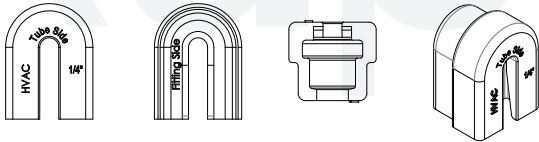

Item	0512.00004.001
Description	Rapid-O 1/4" HVAC Release Tool
Qty per bag	1
Qty inner pack	10
Qty master pack	40
Qty pallet	5280